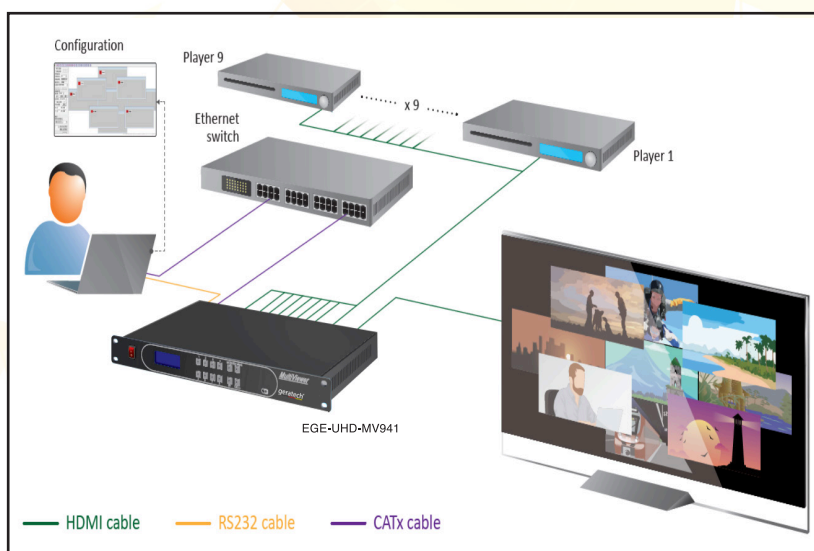

EGE-UHD-MV941

4K Out HDMI 9x1 Multiwindow Processor

geratech®

The 4K MultiView Switch is a standalone device which allows the user to simultaneously monitor up to Nine HD HDMI media sources on a single UHD TV. User can input 9 different 1080p video sources and output these signals using only on HDMI cable, meanwhile, the combined video resolution can be up to 4K@30Hz. There are three display modes provided – Multiview, Full View and Windows mode, user can select the desired viewing mode according to their requirement such as window size, display position, image ratio and other aspects for the video signal, and output image signal with a unified format finally. The real-time display can be available with EGE-UHD-MV941. There is no freeze or black screen when switching between different video sources or even the display mode.

EGE-UHD-MV941

4K Out HDMI 9x1 Multiwindow Processor

geratech®

- Synthesize 9 video inputs into single HD video output
- Seamless switching between input channels and combined
- Each channel supports HDMI (DVI) input, select the input source type by the software.
- Support HDMI (DVI) output.
- HDMI (DVI) input is compatible with HDMI1.4, support HDCP1.2, Deep color: 12-bit YCC4:4:4.
- Supports front push buttons and infrared remote control.
- Support computer software control, user can customize any stretch or drag the video window. The customized video mode can be downloaded to the device then through the panel buttons or Infrared remote control.
- 1U standard chassis.

Model No.	EGE-UHD-MV941
Video In	9 x HDMI Female
Video Out	1 x HDMI Female
RS232	1 x DB9, Female
IR	1 x Receiver
Switch / Button	12 x Momentary Switch 1 x 2 Position Power Switch
Video Output Resolution	Up to 4K@30fps
Video Input Resolution	Up to 1080@60p
Operation Temperature	0 ~ 40°C
Storage Temperature	-20 ~ 60°C
Humidity	0~90% RH, Non-condensing
Weight	2500g
Dimension (L x W x H)	310 x 480 x 45mm
Housing	Metal enclosure
Power	AC 110V~250V
Safety / Emission	FCC, CE