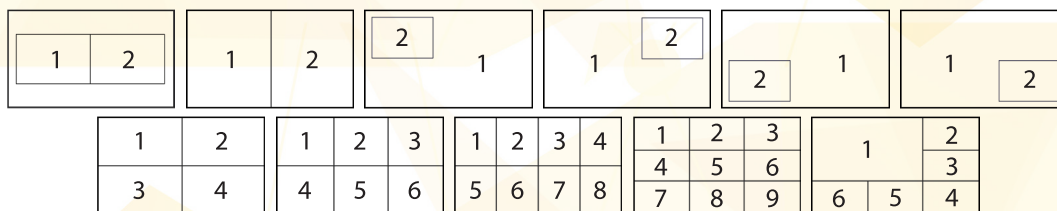

EGE-UHD-MV941

4K Out HDMI 9x1 Multiwindow Processor

geratech®

The 4K MultiView Switch is a standalone device which allows the user to simultaneously monitor up to Nine HD HDMI media sources on a single UHD TV. User can input 9 different 1080p video sources and output these signals using only on HDMI cable, meanwhile, the combined video resolution can be up to 4K@30Hz. There are three display modes provided – Multiview, Full View and Windows mode, user can select the desired viewing mode according to their requirement such as window size, display position, image ratio and other aspects for the video signal, and output image signal with a unified format finally. The real-time display can be available with EGE-UHD-MV941. There is no freeze or black screen when switching between different video sources or even the display mode.

EGE-UHD-MV941

4K Out HDMI 9x1 Multiwindow Processor

geratech®

- Synthesize 9 video inputs into single HD video output
- Seamless switching between input channels and combined
- Each channel supports HDMI (DVI) input, select the input source type by the software.
- Support HDMI (DVI) output.
- HDMI (DVI) input is compatible with HDMI1.4, support HDCP1.2, Deep color: 12-bit YCC4:4:4.
- Supports front push buttons and infrared remote control.
- Support computer software control, user can customize any stretch or drag the video window. The customized video mode can be downloaded to the device then through the panel buttons or Infrared remote control.
- 1U standard chassis.

Model No.	EGE-UHD-MV941
Video In	9 x HDMI Female
Video Out	1 x HDMI Female
RS232	1 x DB9, Female
IR	1 x Receiver
Switch / Button	12 x Momentary Switch 1 x 2 Position Power Switch
Video Output Resolution	Up to 4K@30fps
Video Input Resolution	Up to 1080@60p
Operation Temperature	0 ~ 40°C
Storage Temperature	-20 ~ 60°C
Humidity	0~90% RH, Non-condensing
Weight	2500g
Dimension (L x W x H)	310 x 480 x 45mm
Housing	Metal enclosure
Power	AC 110V~250V
Safety / Emission	FCC, CE